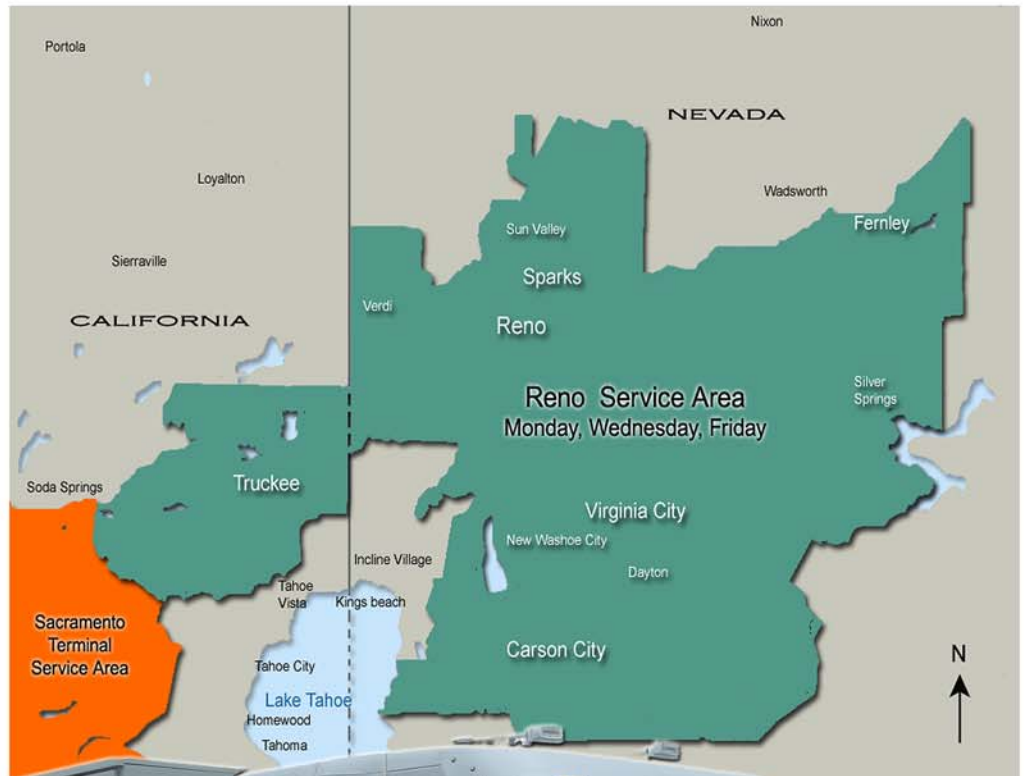

# NEW SERVICE LANE: RENO NV

*LTL (Partials) · Truckloads · Warehousing · Break-Bulk · Dedicated · Logistics Support*

LTL (Partials) and Truckload Flatbed Service 3 days per week to the Reno, NV area including Carson City, Sparks, & Truckee, CA. Call (800) 654-7200 or logon to [www.dosstrucking.com](http://www.dosstrucking.com) now for rates & times.

## Service Zip Codes

89403	89503	89555
89408	89504	89557
89429	89505	89570
89431	89507	89595
89432	89509	89701
89433	89511	89703
89434	89512	89704
89435	89513	89706
89436	89515	96111
89440	89520	96161
89501	89523	
89502	89533	

- Reno Service Area
- Sacramento Terminal Service Area
- Call for Service

Rich Doss, Inc.  
PO Box 4799 · Santa Rosa, CA 95402  
(800) 654-7200 · fax (707) 584-0952  
[www.dosstrucking.com](http://www.dosstrucking.com)